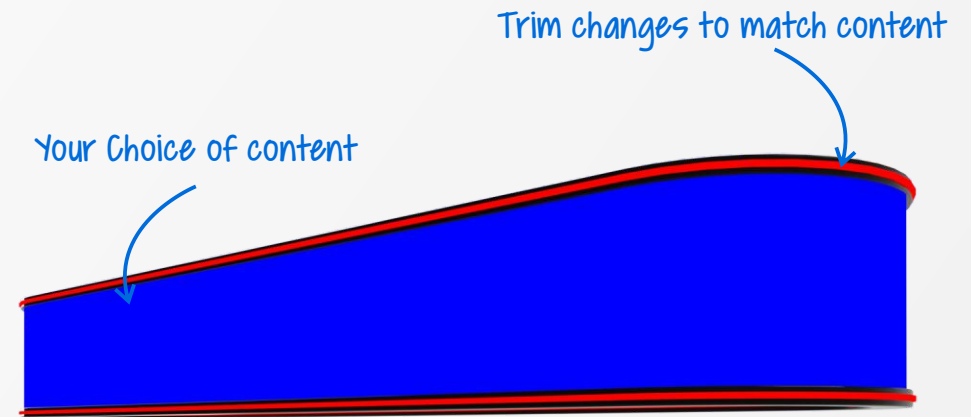

# HALO DS

The Halo DS is a seamless 360 degree gaming display

Each display comes with our “REACT” Adaptive RGB lighting system, which synchronises the LED trims and ambient uplighting to the colour of the video being displayed for a more immersive gaming experience.

Driving the display is a WiFi enabled media player, allowing remote content updates.

Wrapped in gloss black trims, the Halo will suit any decor.

Precision Signs offer 12 months of content support with each Halo purchase, which includes free game theme changes if required for 12 months.