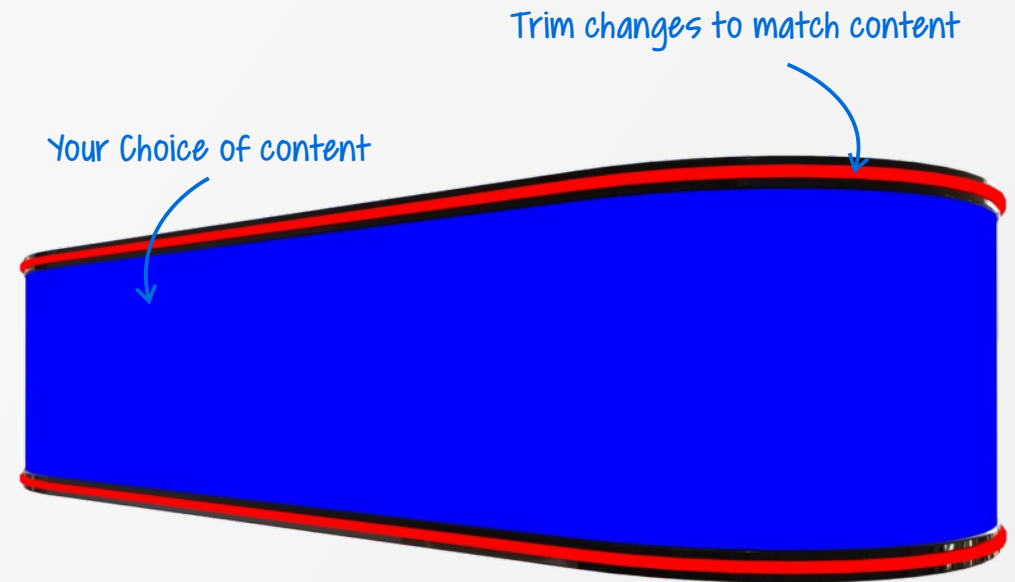

Built in media player hardware

Service & Support

Delivery & Installation

12 months content support

3 year parts & labour warranty

24/7 Support Portal

HALO DS mini

The Halo DS mini is a seamless 360 degree gaming display

Driving the display is a WiFi enabled media player, allowing remote content updates.

Wrapped in gloss black trims, the Halo will suit any decor.

Precision Signs offer 12 months of content support with each Halo purchase, which includes free game theme changes if required for 12 months.