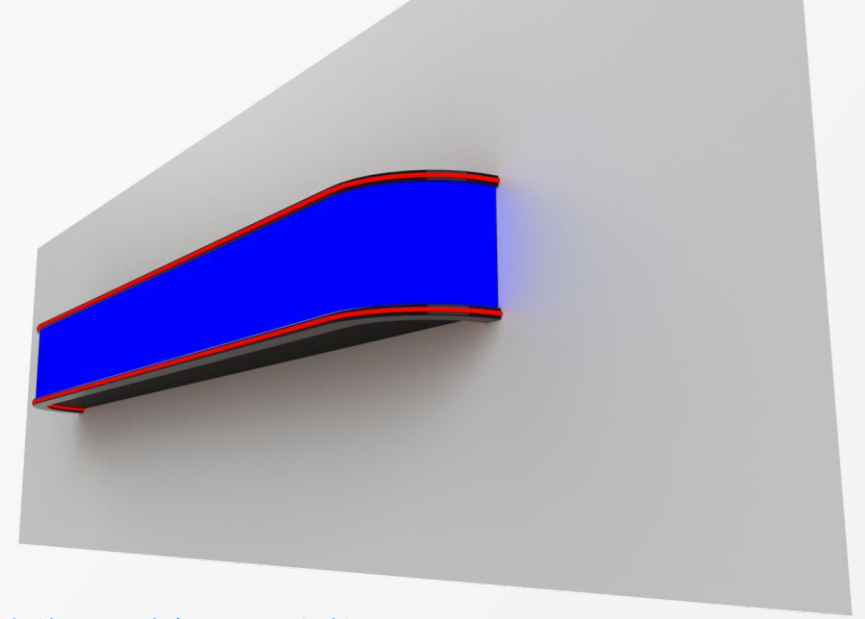

HALO SS

Overall Sign Dimensions

Power and Data Requirements

General power outlets	1
Voltage	240v
Max Amps	4.7
BTU/Hr	1844.84
Ethernet Ports	2

Suits most base variations