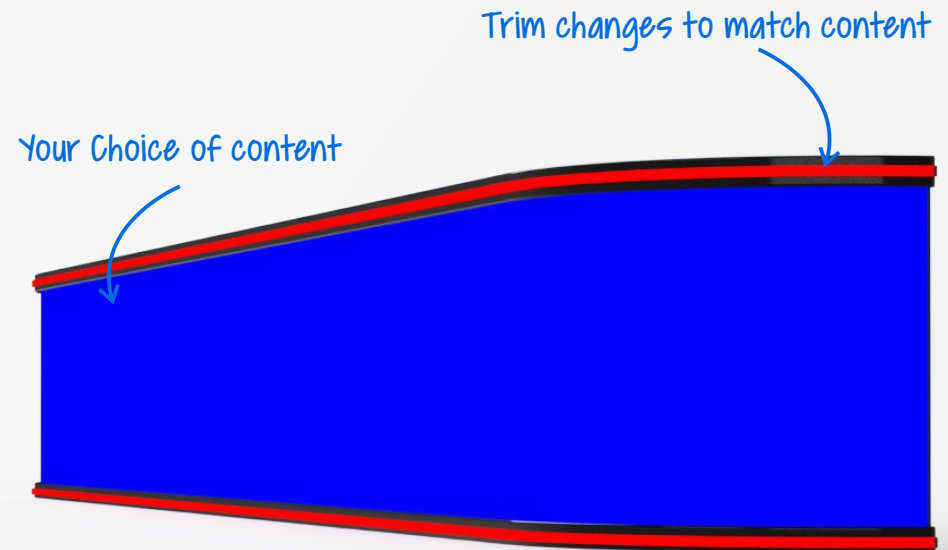

# HALO SS

The Halo SS is a seamless 360 degree gaming display

Each display comes with our “REACT” Adaptive RGB lighting system, which synchronises the LED trims and ambient uplighting to the colour of the video being displayed for a more immersive gaming experience.

Driving the display is a WiFi enabled media player, allowing remote content updates.

Wrapped in gloss black trims, the Halo will suit any decor.

Precision Signs offer content support with each Halo purchase, which includes free game theme changes if required for 12 months.